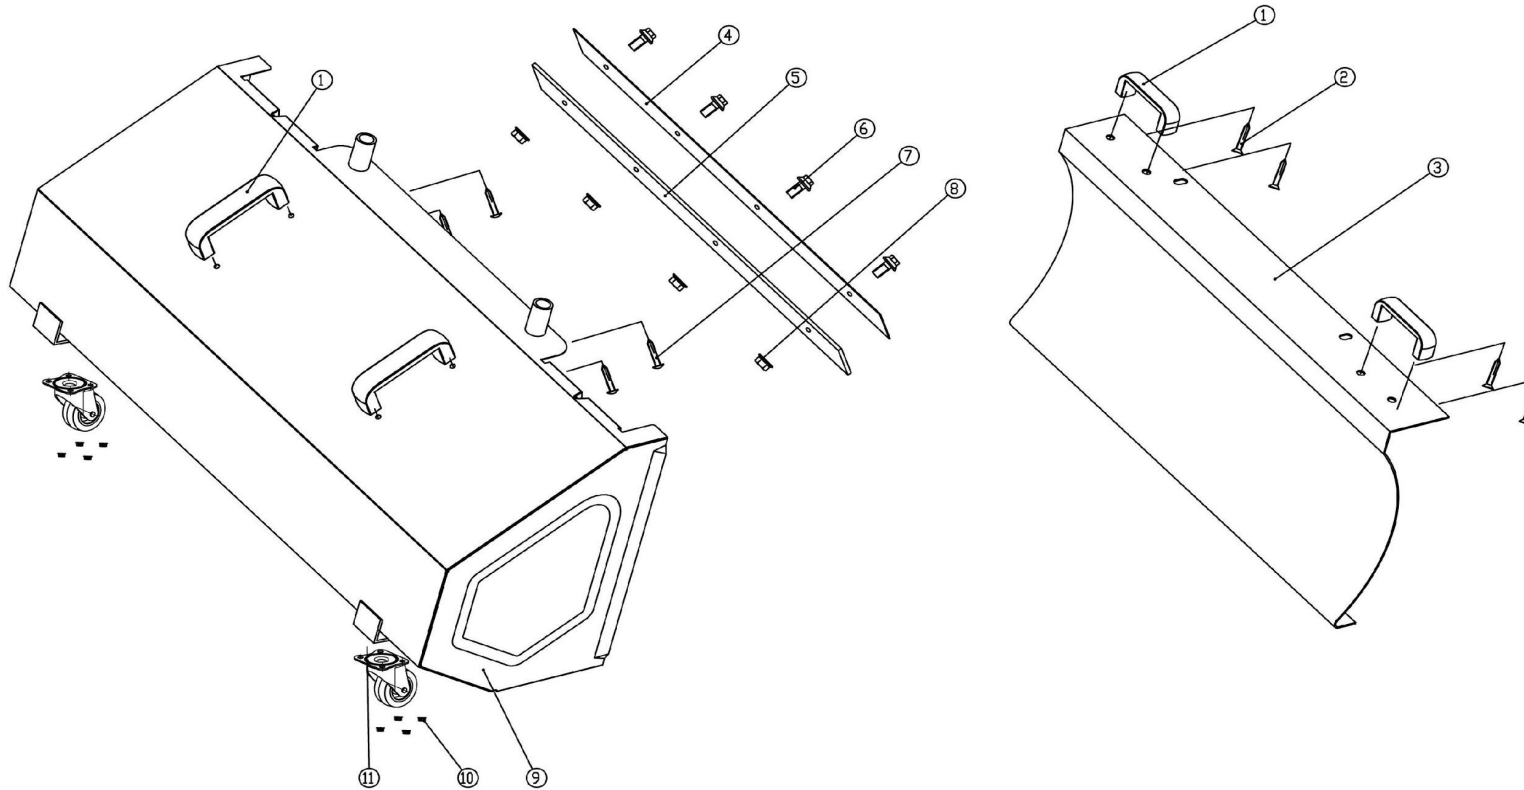

Mechanical Power Sweeper Part list

61	GB/T9074.13-1988	hex bolt M8x16	2
62	KC90-02-31	strut bar	1
63	KC55-02-10	spacer bush	2
64	S03*00493	B pin ϕ 1.5X25	1
65	KC21-02C-14	connecting plate assembly	1
66	KC21-02C-17	spring	1
67	KC21-02C-15	bracket for fric disc	1
68	GB/T899.1-2000	hex screw M12	1
69	KC55-02-40	strut bar	2
70	KC21-02C-16A	bottom plate	1
71	KC21-02-27	wheel hub	2

info@sweeppro.com

www.sweeppro.ng

Right Wing Ground Floor, NAIC House, Central Area, Abuja - Nigeria.

Line# Part No.

Description

Qty

Mechanical Power Sweeper Part list

1	KCB31-01	panel	1
2	GB/T12-1988	bolt M8x35	4
3	GB/T889.1-2000	hex locking nut M8	6
4	KC21-03-02R	handle	1
5	KC21-03C-2	handle screw	2
6	KC21-03C-08	handle pad	2
7	KC21-03C-01	long wire	2
8	S03*00493	B pin	3
9	KC21-03C-04	right control handle	1
10	GB/T 6183.1-2000	hex locking nut M6	2
11	KC21-03C-05	handle	2
12	KC21-03C-06	left control handle	1
13	KC21-03-02L	left handle	1
14	KCM24-04(M4)-2	control handle	2
15	KC55-03-06	wire pin	1
16	GB/T 889.1-2000	hex locking nut M6	1
17	GB/T 5780-2000	hex bolt M6x16	1
18	s07*00447	washer 8x22x2	4
19	KC55-03-04	spring	2
20	GB/T 5780-2000	hex bolt M8x35	2
21	KCB31-33A	starting connecting rod	1
22	KC55-29	spring clamp	1
23	GB/T95-2002	washer 8	1

Line#	Part No.	Description	Qty
1	1106234	black handle	4
2	GB/T846-1985	screw ST4.2x16	4
3	KCB31-29B	push plate	1
4	KCB31-28B	plate	1
5	KCB31-30B	rubber plate	1
6	GB/T5787-1986	hex bolt M8x16	4

Mechanical Power Sweeper Part list