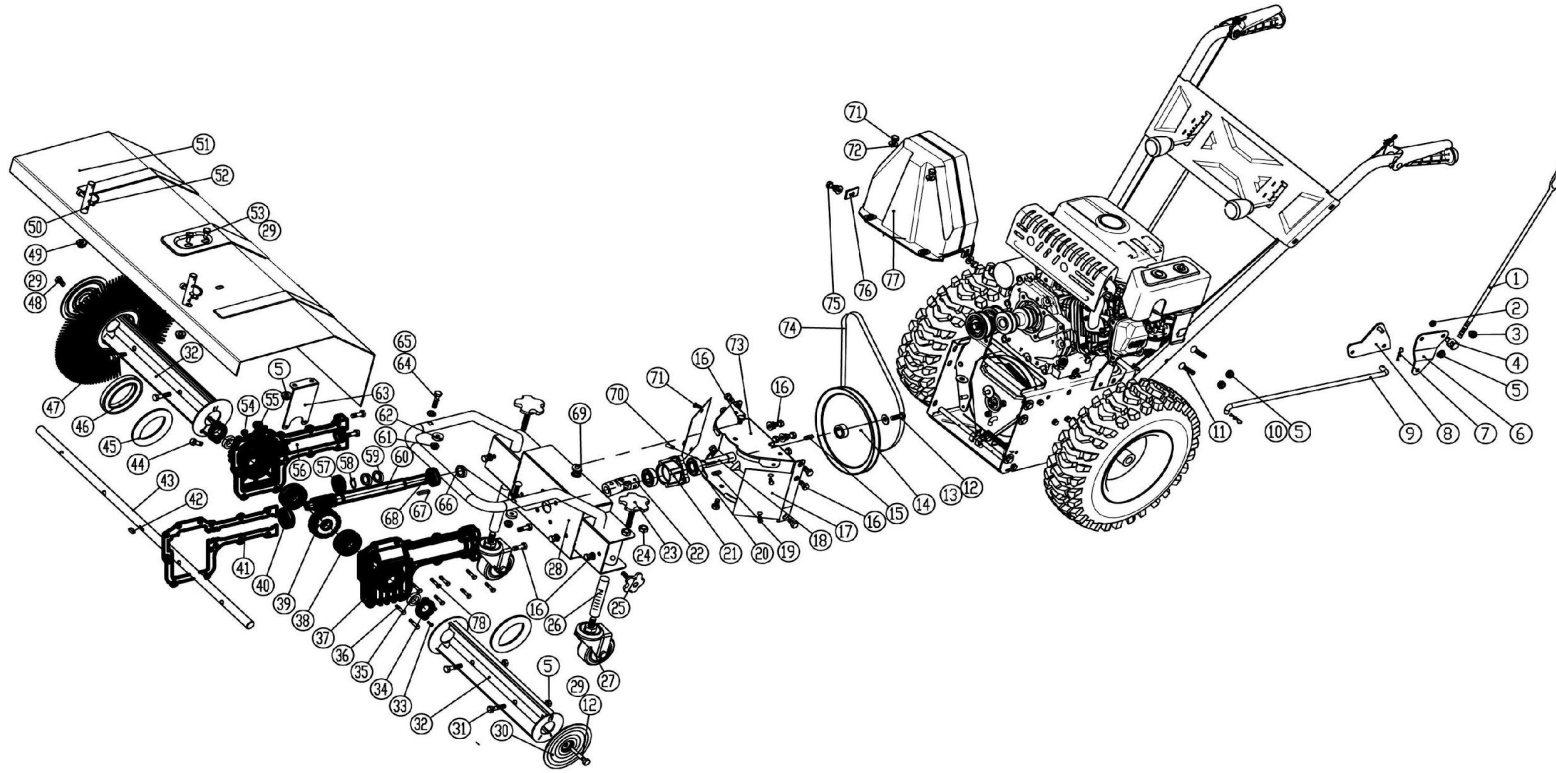

info@sweeppro.com

www.sweeppro.ng

Right-Wing Ground Floor, NAIC House, Central Area, Abuja -Nigeria.

Line#	Part No.	Description	Qty
1	KCB31-02	connecting rod	1
2	GB/T 6183.1-2000	hex locking nut M6	1
3	GB/T 41-2000	hex nut M8	1
4	KCB31-03	pin with hole	1
5	GB/T 899.1	hex locking nut M8	11
6	KCB31-04	steering plate	1
7	KC55-29	B pin	3

Mechanical Power Sweeper Part list

8	KCB31-05B	fixed steering plate	1
9	KCB31-06	steering level	1
10	S07*00447	washer 8x22x2	4
11	GB/T12-1988	bolt M8x40	4
12	GB/T 5780-2000	hex bolt M8x25 (left rotate)	2
13	GB/T5287-2002	big washer 8	1
14	KC21-01-06	belt pulley	1
15	GB/T1096	A key 6x6x20	1
16	GB/T9074.17	hex bolt M8x20	20
17	KCB31-07	side cover plast	2
18	KCB31-08	minor axis	1
19	GB/T1096	B parallel key 5x5x15	1
20	6203-2RZ	ball bearing	2
21	KCB31-09	bearing housing	1
22	KCB31-10	cardan	1
23	KCB31-39	screw M10	2
24	GB/T 41-2000	hex nut M10	2
25	KCB31-40	screw M8	2
26	KCB31-11B	universal wheel shaft	2
27	5033-86	3" universal wheel shaft	2
28	KCB31-12B	worm housing fixed plate	1
29	GB/T96.2	big washer8	4
30	KCB31-13	limited pad	2
31	GB/T 5780-2000	hex bolt M8x35	4
32	KCB31-14E	brush bracket 800	2
33	GB/T818-2000	screw M5x10	4
34	KCB31-37	oil cover	2
35	GB13871	FW out sealing ring 22x30x7	2
36	GB/T9074.17	hex bolt M6x20	10
37	KCB31-15B	worm housing(right)	1