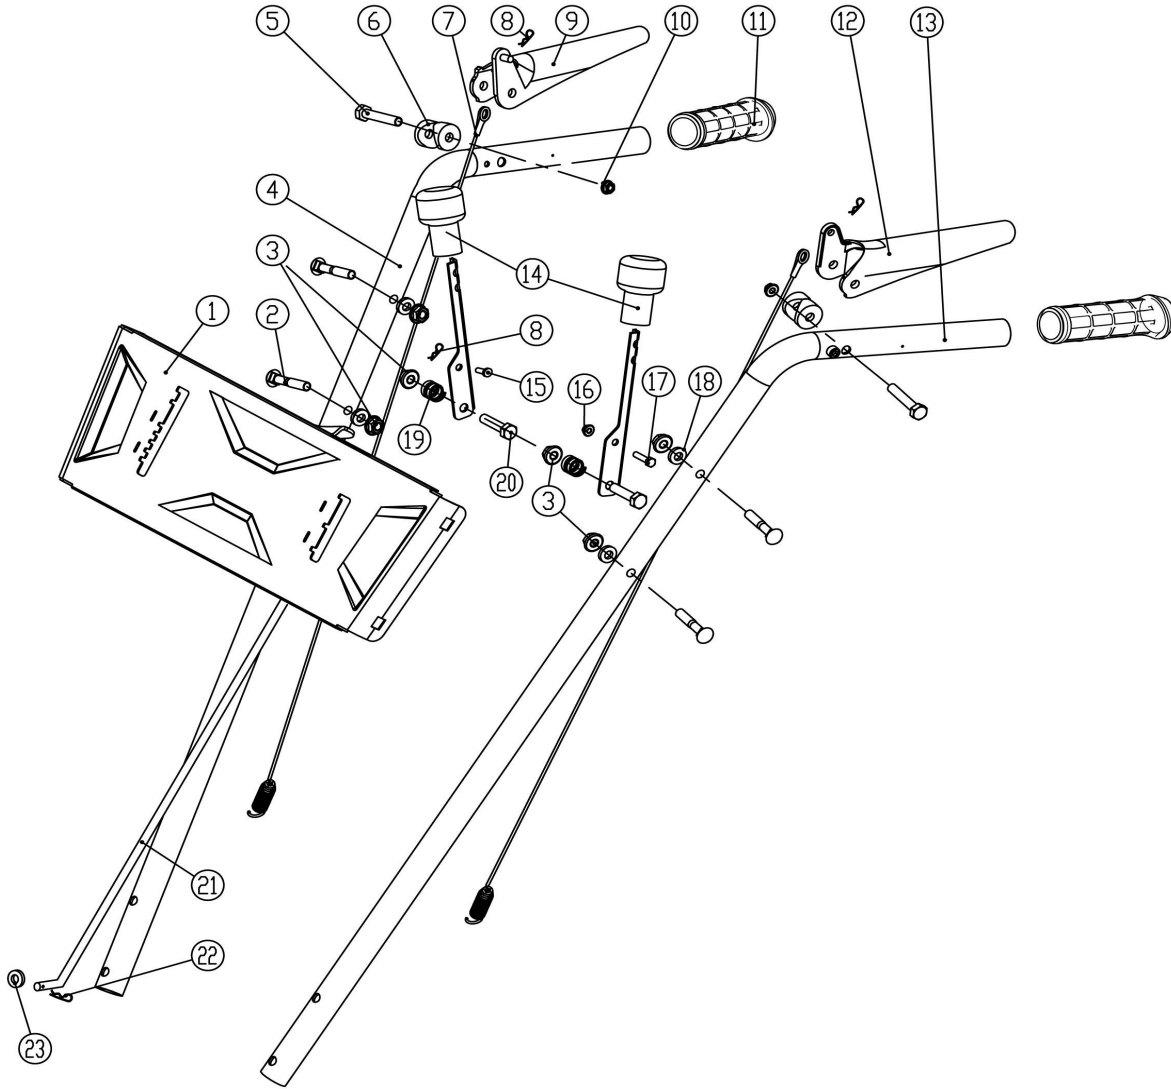

Mechanical Power Sweeper Part list

61	GB/T9074.13-1988	hex bolt M8x16	2
62	KC90-02-31	strut bar	1
63	KC55-02-10	spacer bush	2
64	S03*00493	B pin ϕ 1.5X25	1
65	KC21-02C-14	connecting plate assembly	1
66	KC21-02C-17	spring	1
67	KC21-02C-15	bracket for fric disc	1
68	GB/T899.1-2000	hex screw M12	1
69	KC55-02-40	strut bar	2
70	KC21-02C-16A	bottom plate	1
71	KC21-02-27	wheel hub	2

info@sweeppro.com

www.sweeppro.ng

Right Wing Ground Floor, NAIC House, Central Area, Abuja - Nigeria.

Line# Part No.

Description

Qty

Mechanical Power Sweeper Part list

1	KCB31-01	panel	1
2	GB/T12-1988	bolt M8x35	4
3	GB/T889.1-2000	hex locking nut M8	6
4	KC21-03-02R	handle	1
5	KC21-03C-2	handle screw	2
6	KC21-03C-08	handle pad	2
7	KC21-03C-01	long wire	2
8	S03*00493	B pin	3
9	KC21-03C-04	right control handle	1
10	GB/T 6183.1-2000	hex locking nut M6	2
11	KC21-03C-05	handle	2
12	KC21-03C-06	left control handle	1
13	KC21-03-02L	left handle	1
14	KCM24-04(M4)-2	control handle	2
15	KC55-03-06	wire pin	1
16	GB/T 889.1-2000	hex locking nut M6	1
17	GB/T 5780-2000	hex bolt M6x16	1
18	s07*00447	washer 8x22x2	4
19	KC55-03-04	spring	2
20	GB/T 5780-2000	hex bolt M8x35	2
21	KCB31-33A	starting connecting rod	1
22	KC55-29	spring clamp	1
23	GB/T95-2002	washer 8	1