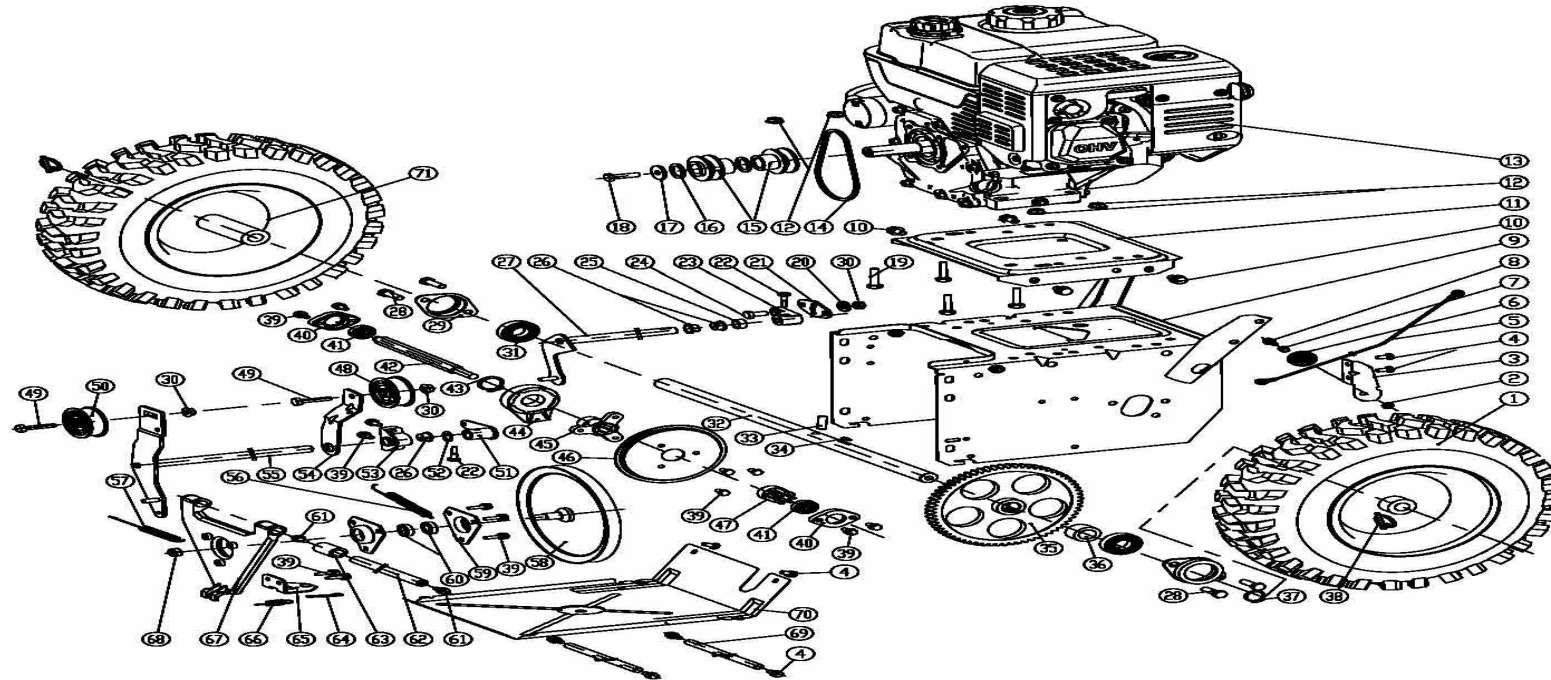

Mechanical Power Sweeper Part list

68	6003-2RZ	ball bearing 6003-2RZ	1
69	KC55-02-20	small belt tension washer	2
70	GB/T879-2000	spring pin 6x22	1
71	GB/T6563	hex locking screw M6X12	6
72	GB/T95-2002	washer 6	2
73	KCB31-26	bearing fixed plate	1
74	V10X705	belt	1
75	GB/T 9074.17	hex bolt M6x16	2
76	KC21-17C	washer for belt cover	2
77	KCB31-34	belt cover	1
78	GB/T 5780-2000	hex bolt M6x25	2

info@sweeppro.ng

www.sweeppro.ng

Right Wing Ground Floor, NAIC House, Central Area, Abuja - Nigeria.

Mechanical Power Sweeper Part list

Line#	Part No.	Description	Qty
1	(13)4.10-6	13" tyre	2
2	GB/T899.1-2000	hex bolt M6	1
3	KCM24-02C-19	pulley seat	1
4	GB/T9074.13-1988	hex bolt M6x12	8
5	KC21-02C-01	short wire	1
6	KC40-28	pulley	1
7	KC21-02-2	shaft bushing	1
8	GB/T5780-2000	hex bolt M6x20	1
9	KC21-02C-02A	box assembly	1
10	GB/T9074.17-1988	hex bolt M8x20	4
11	KC21-02C-03	engine seat	1
12	DIN6927	hex screw M8	4
13	LC170F	engine	1
14	3LXP825	belt	1
15	KC21-02C-04	primary sheave	2
16	KC21-02C-05	primary sheave washer	6
17	GB/T5287-2002	big washer 8	1
18	GB/T5786-2000	hex bolt M8x1x30	1
19	GB/T5780-2000	hex bolt M8x40	4
20	GB/T95-2002	washer 8	1
21	KC21-02-05	gear adjust plate	1
22	GB/T9074.17-2000	hex bolt M6x20	2
23	KC21-02-06A	gear connector	1
24	GB/T5780-2000	hex bolt M8x20	3
25	KC21-02-34	pad	1
26	KC90-02-07	plastic shaft bushing	3
27	KC55-02-05	fork	1